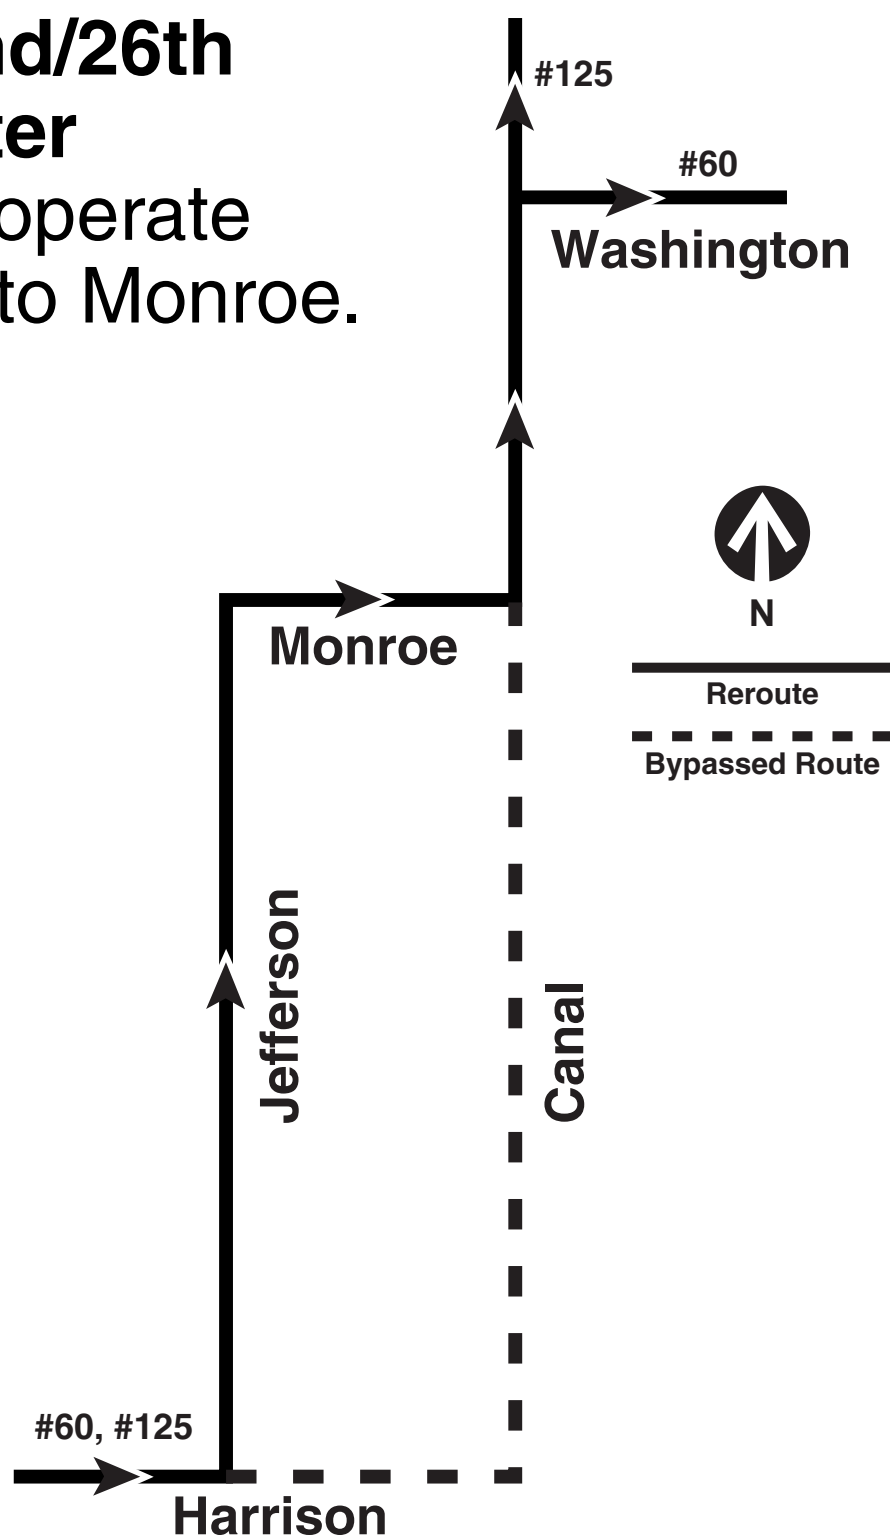

Service Change

60
125

**Mon, Aug 7,
2023 to late
Dec 2024**

Temporary Reroute

How does this affect my trip?

Eastbound #60 Blue Island/26th and northbound #125 Water Tower Express buses will operate via Harrison and Jefferson to Monroe.

Eastbound #60 buses will operate via Monroe and Canal, then resume their normal route on Washington.

Northbound #125 buses will operate via Monroe, then resume their normal route on Canal.

Allow extra travel time.

Why is service being changed?

Buses are rerouted due to CDOT's Canal Street Reconstruction Project.

transitchicago.com

Travel info: 312-836-7000 or 711 relay

Customer service: 1-888-YOUR-CTA or 711 relay

Know before you go: